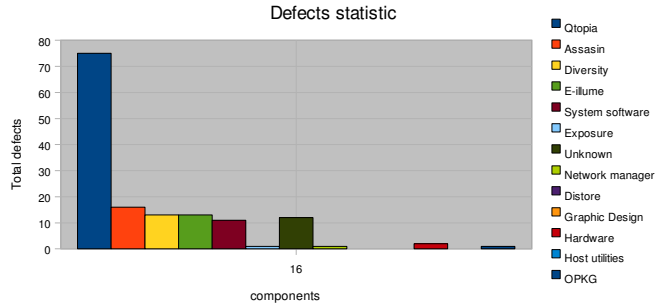

Title : ASU Software Defects Statistic
Date : 2008.July.11
Prepared by : Regina_kim

< 2008.july.11 Total >

Components	Opened	Testing	Fixed (Closed)	Total
Qtopia	44	1	30	75
Assasin	12	3	1	16
Diversity	4		9	13
E-illum	7		6	13
System software	7		4	11
Exposure	1			1
Network manager	1			1
Distore				0
Graphic Design				0
Hardware	2			2
Host utilities				0
OPKG	1			1
Unknown	7	1	4	12
Total	86	5	54	145

Issue

< weekly total >

Components	june.27	july.04	July.11
Qtopia	55	63	75
Assasin	9	10	16
Diversity	8	9	13
E-illum	3	4	13
System software	8	11	11
Exposure	0	0	1
Network manager	0	1	1
Distore	0	0	0
Graphic Design	0	0	0
Hardware	0	1	2
Host utilities	0	0	0
OPKG	0	0	1
Unknown	7	4	12
Total	90	103	145