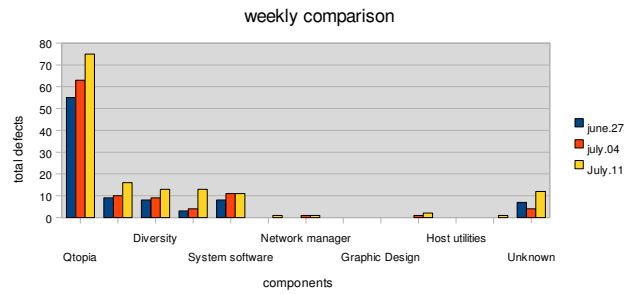

< weekly total >

Components	june.27	july.04	July.11
Qtopia	55	63	75
Assasin	9	10	16
Diversity	8	9	13
E-illum	3	4	13
System software	8	11	11
Exposure	0	0	1
Network manager	0	1	1
Distore	0	0	0
Graphic Design	0	0	0
Hardware	0	1	2
Host utilities	0	0	0
OPKG	0	0	1
Unknown	7	4	12
Total	90	103	145